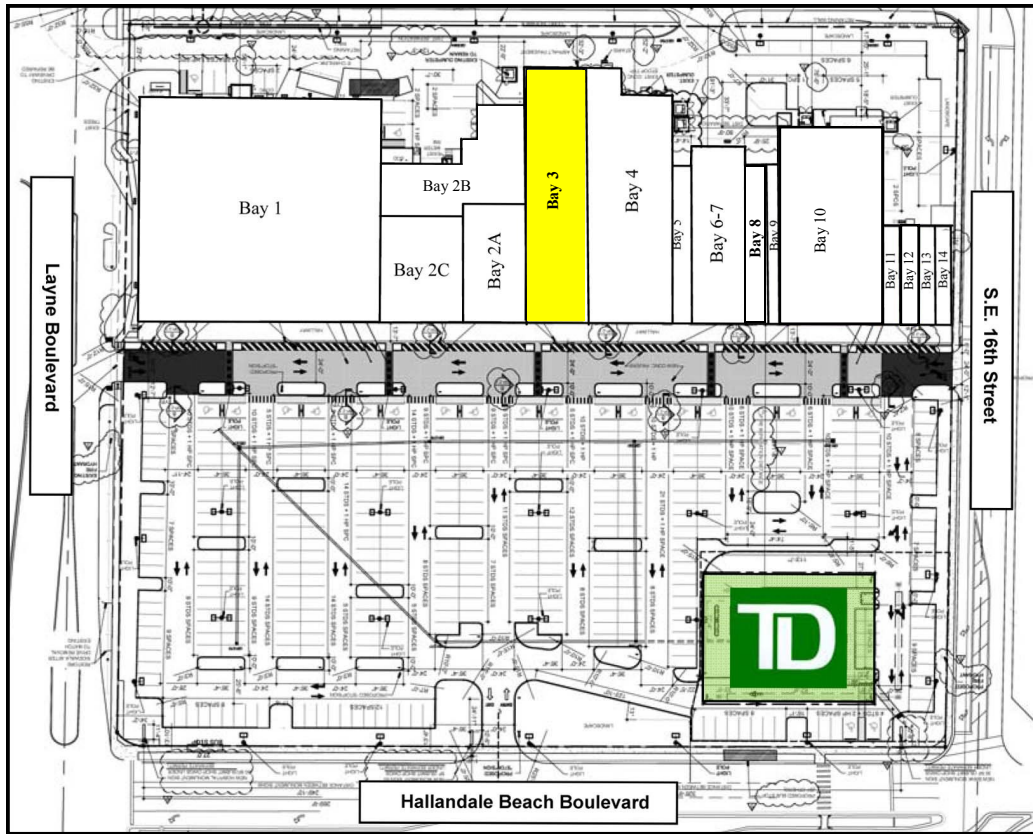

Bay 1	Memorial Regional Hospital	31,217 SF	Bay 8	Etna Designer Inc.	1,000 SF
Bay 2a	Dr. Tomasello-Orthopedic Surgeon	4,241 SF	Bay 9	Unisex Salon	1,500 SF
Bay 2b	Golden Smile Adult Daycare	4,922 SF	Bay 10	Dollar General	12,000 SF
Bay 2c	Dr. D. Howard-Primary Care Geriatrics	4,157 SF	Bay 11	Vienna Nail Spa	900 SF
Bay 3	AVAILABLE	7,637 SF	Bay 12	Deluxe Travel	975 SF
Bay 4	Tatiana's	12,548 SF	Bay 13	Hairstyles by John	750 SF
Bay 5	Bruce Jacob's, D.D.S.-Dentistry	1,500 SF	Bay 14	House of Lorraine Cleaners	1,350 SF
Bay 6-7	Golden City-Japanese & Chinese Buffet	5,400 SF